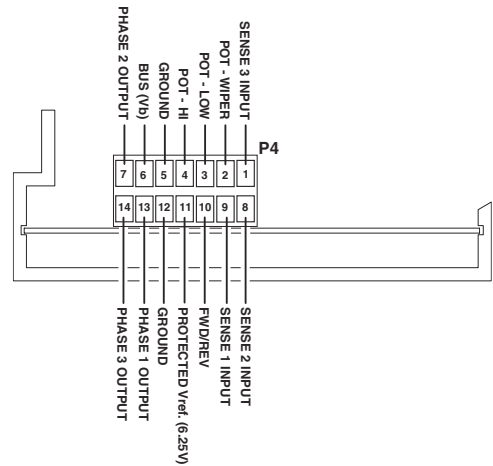

# 700BDC Rev.03 Series Hook-Up Diagram

## STANDARD HOOK-UP

**WIRING DIAGRAM**  
Figure 1

## -PA OPTION HOOK-UP

**WIRING DIAGRAM**  
Figure 2