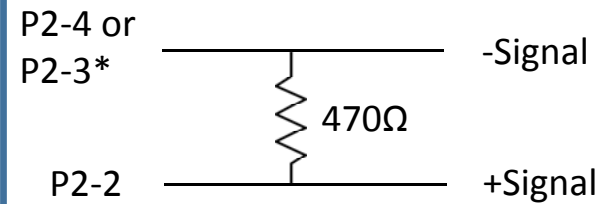

4-20mA Input to 65E10/20

65E10/20 HOOK-UP DIAGRAM

Detail

*When MIN trim pot is set full CCW, Pot Low = Common

5000 W. 106th Street
Zionsville, IN 46077
317-873-5211
www.dartcontrols.com