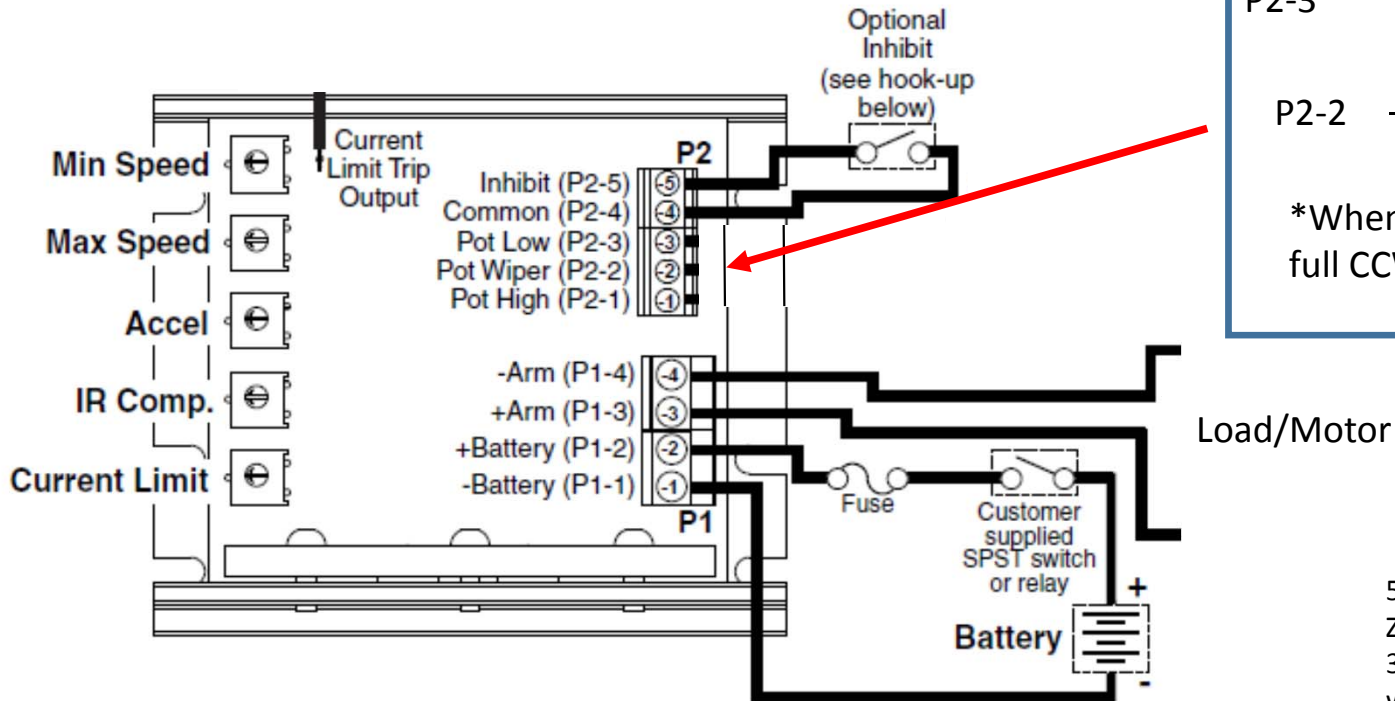

4-20mA Input to 65E10/20

65E10/20 HOOK-UP DIAGRAM

Detail

*When MIN trim pot is set full CCW, Pot Low = Common

5000 W. 106th Street
Zionsville, IN 46077
317-873-5211
www.dartcontrols.com